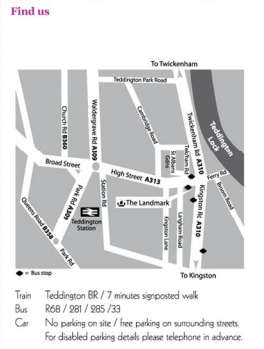

Admission £4
Concessions £3
Under 16's free

Ferry Road
Teddington
TW11 9NN

Arts Centre Manager
Lesley Bossine
Art Fair Curator
Ben Kidger

Technical Manager
Tim Connings
Administrator
Sylvie Tulbot

Cafe Manager
Libby Barton
With huge thanks to our fantastic volunteers