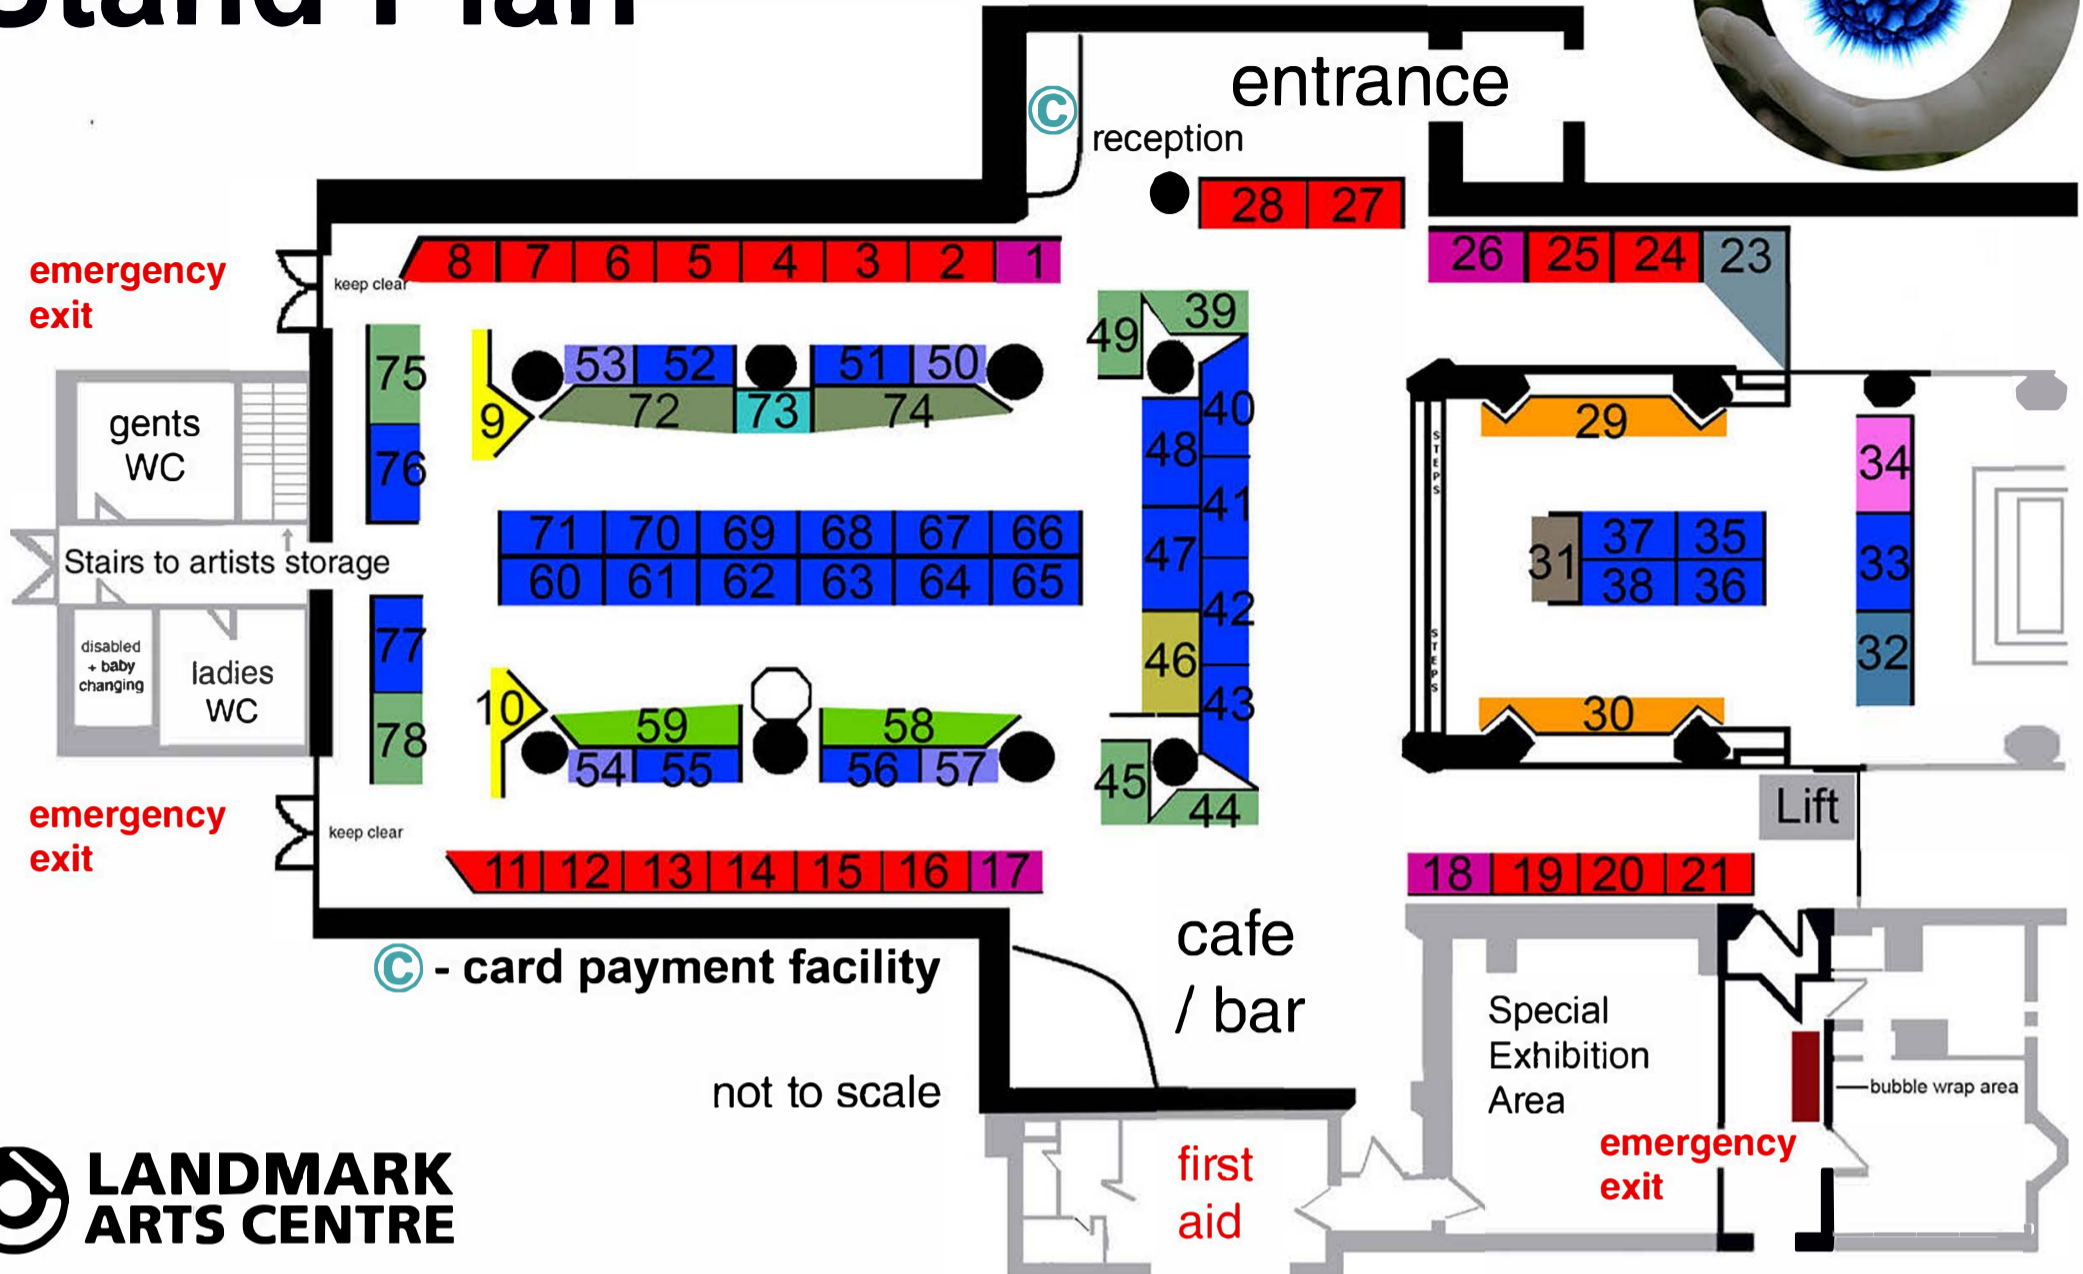

Landmark Art Fairs Stand Plan

Stands 2-8, 11-16, 19-25 and 27-28
: £220
 four panels in box shape

2 x 200cm high x 100cm wide back panels and
 2 x 200cm high x 100cm deep side panels

Stand 46 : £395
 five panels in box shape
 2 x 240cm high x 120cm wide back panels,
 2 x 200cm high x 100cm deep side panels and
 1 x 240cm high x 120cm side panel

Stand 31 : £340
 four panels in box shape

2x 240cm high x 120cm wide back panels and
 2 x 200cm high x 100cm deep side panels

Stands 72 and 74 : £573
 five panels in box shape
 3 x 240cm high x 120cm wide back panels and
 1 x 240cm high x 120cm deep side panel and
 1 x 200cm high x 100cm deep side panel

Stand 34 : £395
 five panels in box shape

2x 240cm high x 120cm wide back panels and
 1 x 240cm high x 120cm deep side panel and
 2 x 200cm high x 100cm wide side panels

Stands 50, 53-54 and 57 : £195
 two panels in open box shape
 1 x 240cm high x 120cm wide back panel and
 1 x 240cm high x 120cm deep side panel

Stand 23 : £275
 4 panels in open box shape
 1 x 200cm high x 100cm wide left side panel, 2 x 200cm high x 100cm wide back panels
 1 x 200cm high x 200cm wide solid right side panel
 Please note the precise measurements of the right panel are subject to change