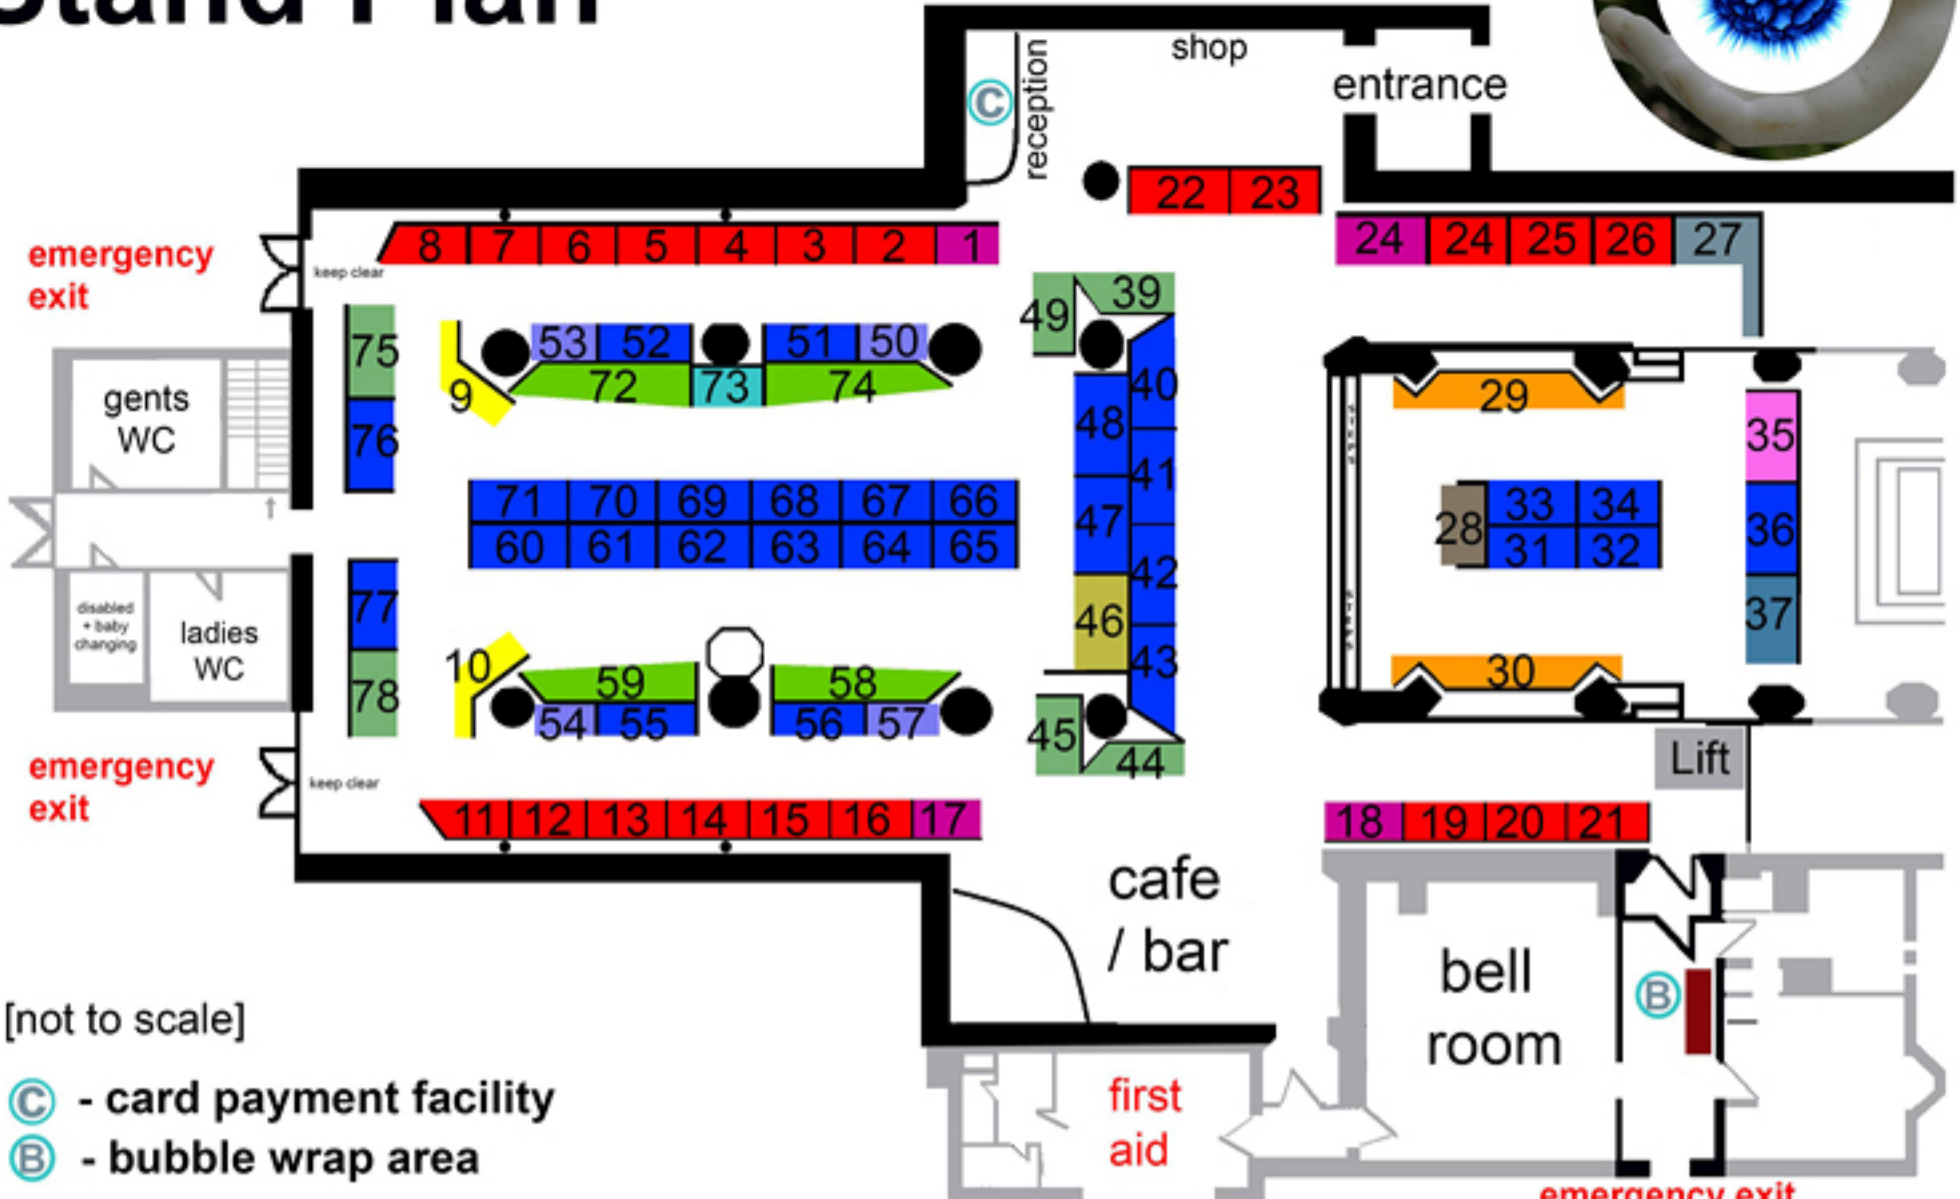

# Landmark Art Fairs Stand Plan

[not to scale]

- (C)** - card payment facility
- (B)** - bubble wrap area

**Stands 2-8, 11-16, 19-23 and 25-26 : £220 +VAT (£264 total)**  
 four panels in box shape  
 2 x 200cm high x 100cm wide back panels and  
 2 x 200cm high x 100cm deep side panels

**Stand 46 : £395 +VAT (£474 total)**  
 five panels in box shape  
 2 x 240cm high x 120cm wide back panels,  
 2 x 200cm high x 100cm deep side panels and  
 1 x 240cm high x 120cm side panel

**Stands 1, 17, 18 and 24 : £210 +VAT (£252 total)**  
 three panels in open box  
 2 x 200cm high x 100cm wide back panels and  
 1 x 200cm high x 100cm deep side panel

**Stands 29 and 30 : £595 +VAT (£714 total) - five panels**  
 1 x 240cm high x 295cm wide back panel and  
 2x 240cm x 120cm angled panels and  
 1 further 200cm x 100cm angled side panel and  
 1 200cm x 50cm panel

**Stands 58, 59, 72 and 74: £562 +VAT (£674.40 total)**  
 five panels in open box shape  
 3x 240cm high x 120cm wide back panels and  
 2x 200cm high x 100cm wide side panels

**Stand 28 : £340 +VAT (£408 total)**  
 four panels in box shape  
 2x 240cm high x 120cm wide back panels and  
 2 x 200cm high x 100cm deep side panels